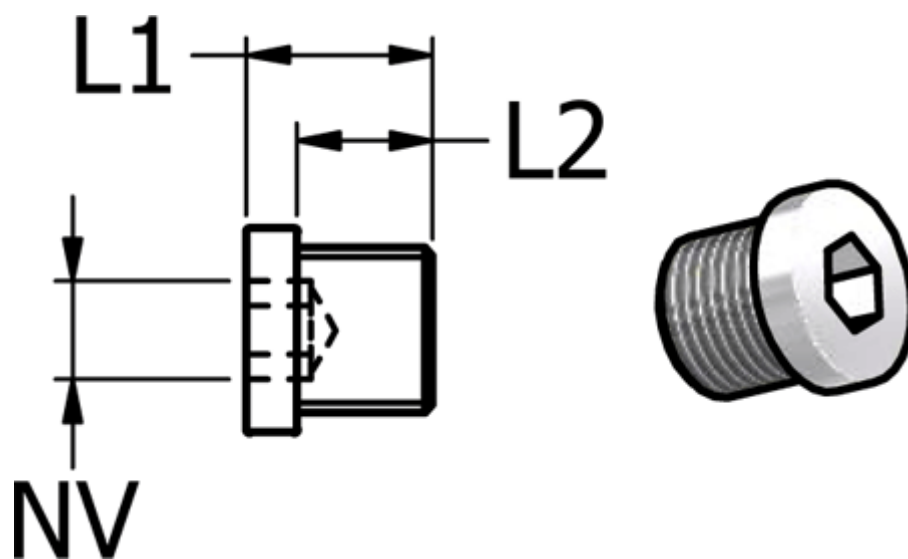

Article number: 58625294ES

Description: Stainless plug 252.94-ES, external thread G 1/2"
with internal hexagon

Measures

L1 = 18

L2 = 14

NV = 10